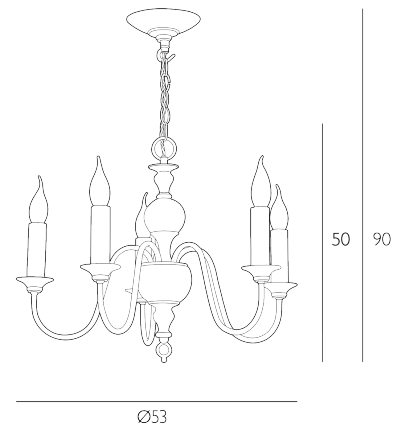

The Flemish is sold as a fitting only; shades are sold separately. We recommend our BYR26 shade. [Click here to shop.](#)

Height is adjustable at the point of installation (50-90cm).

Bulb not included; takes 5 x 40W max SES CNDL. We recommend our BUL-EI 4-LED-I 4 bulb. [Click here to shop.](#)

## SPECIFICATIONS:

Product code:	FLE053 I
Measurements:	H min50 - max90 x Ø53cm
Primary Associated Shade:	BYR26
Lamp Replaceable:	Yes
Finish:	Bronze
Material:	Metal & Resin
Cable Colour:	Braided Brown
Shade Included:	Fitting Only
Primary Bulb Detail:	5 x 40w max SES CNDL
Bulb Included:	Lamps not included
Recommended Lamp:	BUL-EI 4-LED-I 4
Suitable:	Indoor
Electrical Class:	Class I - Earthed
Nett Weight (kg):	3.5 kg
	± 0.1A