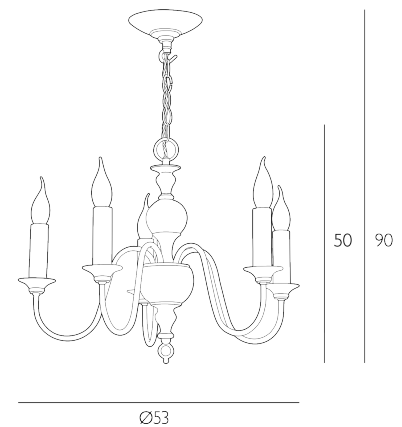

FLEMISH

5 Light Armed Pendant Cotswold Cream With Shade

Flemish 5 light pendant hand painted in cream with coordinating natural linen fabric drum shades. The fitting includes an extra 50cm of cable, additional chain available on request.

The Flemish comes complete with a Cream Linen Cylinder shade. Height is adjustable at the point of installation (50-90cm). Bulb not included; takes 5 x 40W max SES CNDL. We recommend our BUL-EI4-LED-I3 bulb. Click here to shop. Dimmable when paired with suitable bulbs.

SPECIFICATIONS:

Product code:	FLE0533
Measurements:	H min50 - max90 x Ø60cm
Primary Associated Shade:	S458
Lamp Replaceable:	Yes
Finish:	Cotswold Cream
Material:	Resin
Shade Included:	Shade Inc
Primary Bulb Detail:	5 x 40w max SES CNDL
Bulb Included:	Lamps not included
Recommended Lamp:	BUL-EI4-LED-I3
Suitable:	Indoor
Electrical Class:	Class I - Earthed
Nett Weight (kg):	3.2 kg