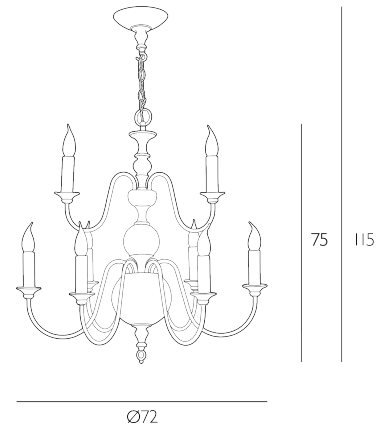

The Flemish is sold as a fitting only; shades are sold separately. We recommend our BYR26 shade. [Click here to shop.](#)

Height is adjustable at the point of installation (75-115cm).

Bulb not included; takes 9 x 40W max SES CNDL. We recommend our BUL-EI4-LED-I4 bulb. [Click here to shop.](#)

Dimmable when paired with suitable bulbs.

SPECIFICATIONS:

Product code:	FLEI331
Measurements:	H min75 - max115 x Ø72cm
Primary Associated Shade:	BYR26
Lamp Replaceable:	Yes
Finish:	Bronze
Material:	Metal & Resin
Cable Colour:	Braided Brown
Shade Included:	Fitting Only
Primary Bulb Detail:	9 x 40w max SES CNDL
Bulb Included:	Lamps not included
Recommended Lamp:	BUL-EI4-LED-I4
Suitable:	Indoor
Electrical Class:	Class I - Earthed
Nett Weight (kg):	6.5 kg ± 0.1

Additional Information:

This fitting, including it's packaging, may not fit through entryways less than 65cm wide. Please check before placing your order | Please be aware this fitting weighs 6.5kg, please ensure you have adequate fixings and support to raise and install this fitting in the intended location