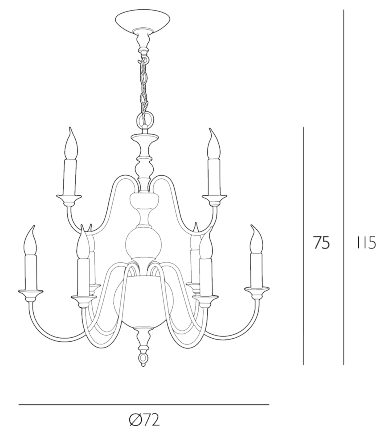

FLEMISH

9 Light Armed Pendant Cotswold Cream With Shade

The graceful Flemish 9 light has been made from resin and features a Smooth Cream finish. The fitting includes an extra 50cm of cable, additional chain available on request.

The Flemish comes complete with a Cream Linen Cylinder shade. Height is adjustable at the point of installation (75-115cm). Bulb not included; takes 9 x 40W max SES CNDL. We recommend our BUL-EI4-LED-13 bulb. [Click here to shop.](#) Dimmable when paired with suitable bulbs.

SPECIFICATIONS:

Product code:	FLEI333
Measurements:	H min75 - max115 x Ø73cm
Fixing Plate Dimensions:	Ø16cm
Primary Associated Shade:	S458
Lamp Replaceable:	Yes
Finish:	Cotswold Cream
Material:	Resin
Cable Colour:	Braided Ivory
Shade Included:	Shade Inc
Primary Bulb Detail:	9 x 40w max SES CNDL
Bulb Included:	Lamps not included
Recommended Lamp:	BUL-EI4-LED-13
Suitable:	Indoor
Electrical Class:	Class I - Earthed
Nett Weight (kg):	7.5 kg
	⚡ HIA