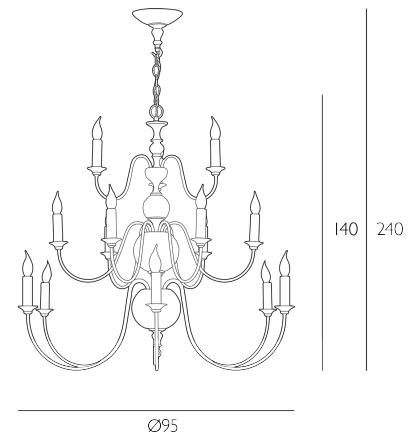

FLEMISH

15 Light Armed Pendant Bronze and Bronze Fitting Only

A classic design based on the 15th century dutch chandeliers, Our Flemish Collection stays true to the original simplicity of the early designs. We have updated the design by offering the full Flemish collection in our new Matt Bronze Paint finish. The Flemish collection is well suited to be paired with our Byron Linen candle clip shades for a more traditional feel. The pendants include an extra 50cm of cable, additional chain available on request.

The Flemish is sold as a fitting only; shades are sold separately. We recommend our BYR26 shade. [Click here to shop.](#)

Height is adjustable at the point of installation (140-240cm).

Bulb not included; takes 15 x 40W max SES CNDL. We recommend our BUL-EI4-LED-I4 bulb. [Click here to shop.](#)

Dimmable when paired with suitable bulbs.

SPECIFICATIONS:

Product code:	FLEI53I
Measurements:	H min 140 - max 240 x Ø95cm
Primary Associated Shade:	BYR26
Lamp Replaceable:	Yes
Finish:	Bronze
Material:	Metal & Resin
Cable Colour:	Braided Brown
Shade Included:	Fitting Only
Primary Bulb Detail:	15 x 40w max SES CNDL
Bulb Included:	Lamps not included
Recommended Lamp:	BUL-EI4-LED-I4
Suitable:	Indoor
Electrical Class:	Class I - Earthed
Nett Weight (kg):	11 kg ± 0.1