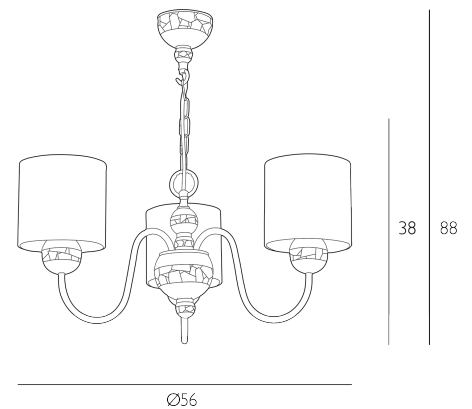

### *3 Light Armed Pendant Polished Bronze and Matt Black With Shade*

Garbo 3 light pendant with polished bronze faceted resin components and black metal work. The fitting is supplied complete with black card shades with bronze lining and is supplied with an extra 50cm of chain.

The Garbo comes complete with a Black Card Drum shade. Height is adjustable at the point of installation (38-88cm). Bulb not included; takes 3 x 40W max SES GB. We recommend our BUL-E14-LED-15 bulb. [Click here to shop.](#) Dimmable when paired with suitable bulbs.

## SPECIFICATIONS:

Product code:	GAR0373
Measurements:	H min38 - max88 x Ø56cm
Primary Associated Shade:	S2673
Lamp Replaceable:	Yes
Finish:	Matt Black & Polished Bronze
Material:	Metal & Resin
Cable Colour:	Black
Shade Included:	Shade Inc
Primary Bulb Detail:	3 x 40w max SES GB
Bulb Included:	Lamps not included
Recommended Lamp:	BUL-E14-LED-15
Suitable:	Indoor
Electrical Class:	Class I - Earthed
Nett Weight (kg):	3.7 kg