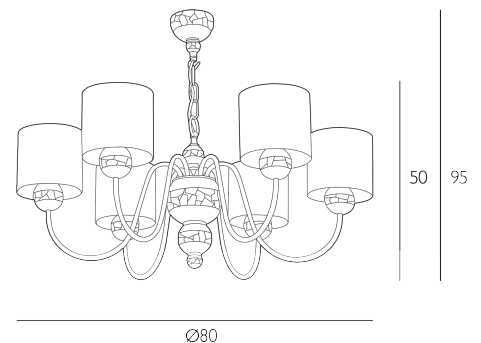

The Garbo comes complete with a Bespoke Fabric Drum shade. Height is adjustable at the point of installation (50-95cm). Bulb not included; takes 6 x 40W max SES GB. We recommend our BUL-E14-LED-15 bulb. [Click here to shop.](#) Dimmable when paired with suitable bulbs.

## SPECIFICATIONS:

Product code:	GAR06
Measurements:	H min50 - max95 x Ø80cm
Primary Associated Shade:	S0699
Lamp Replaceable:	Yes
Finish:	Bespoke & Matt Black
Material:	Metal & Resin
Cable Colour:	Black
Shade Included:	Shade Inc
Primary Bulb Detail:	6 x 40w max SES GB
Bulb Included:	Lamps not included
Recommended Lamp:	BUL-E14-LED-15
Suitable:	Indoor