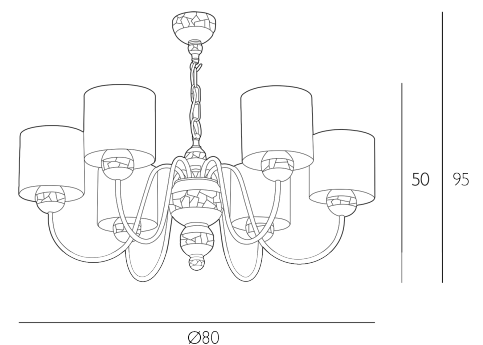

The Garbo comes complete with a Bespoke Fabric Drum shade. Height is adjustable at the point of installation (50-95cm). Bulb not included; takes 6 x 40W max SES GB. We recommend our BUL-E14-LED-15 bulb. [Click here to shop.](#) Dimmable when paired with suitable bulbs.

SPECIFICATIONS:

Product code:	GAR06
Measurements:	H min50 - max95 x Ø80cm
Primary Associated Shade:	S0699
Lamp Replaceable:	Yes
Finish:	Bespoke & Matt Black
Material:	Metal & Resin
Cable Colour:	Black
Shade Included:	Shade Inc
Primary Bulb Detail:	6 x 40w max SES GB
Bulb Included:	Lamps not included
Recommended Lamp:	BUL-E14-LED-15
Suitable:	Indoor