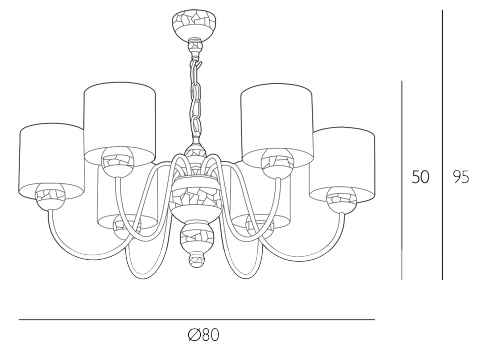

GARBO

6 Light Armed Pendant Polished Pewter and Matt Black With Shade

Garbo 6 light pendant with polished pewter faceted resin components and black metal work. The fitting is supplied with an extra 50cm of chain. The Garbo comes complete with a Black Card Drum shade. Height is adjustable at the point of installation (50-95cm). Bulb not included; takes 6 x 40W max SES GB. We recommend our BUL-E14-LED-3 bulb. Click here to shop. Dimmable when paired with suitable bulbs.

SPECIFICATIONS:

| | |
|---------------------------|------------------------------|
| Product code: | GAR062 I |
| Measurements: | H min50 - max95 x Ø80cm |
| Primary Associated Shade: | S262 I |
| Lamp Replaceable: | Yes |
| Finish: | Matt Black & Polished Pewter |
| Material: | Metal & Resin |
| Shade Included: | Shade Inc |
| Primary Bulb Detail: | 6 x 40w max SES GB |
| Bulb Included: | Lamps not included |
| Recommended Lamp: | BUL-E14-LED-3 |
| Suitable: | Indoor |
| Electrical Class: | Class I - Earthed |
| Nett Weight (kg): | 4.5 kg |
| | ⚡ HIA |

Additional Information:

This fitting, including it's packaging, may not fit through entryways less than 65cm wide. Please check before placing your order