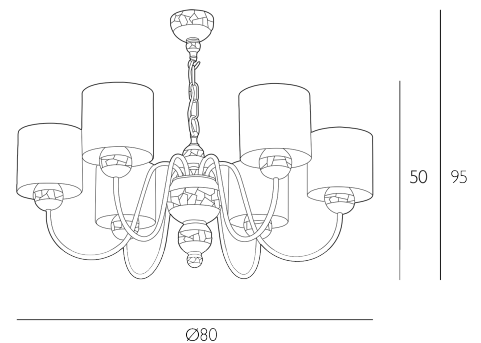

### *6 Light Armed Pendant Polished Bronze and Matt Black With Shade*

Garbo 6 light pendant with polished bronze faceted resin components and black metal work. The fitting is supplied complete with black card shades with bronze lining and is supplied with an extra 50cm of chain. Additional chain is available on request.

The Garbo comes complete with a Black Card Drum shade. Height is adjustable at the point of installation (50-95cm). Bulb not included; takes 6 x 40W max SES GB. We recommend our BUL-E14-LED-15 bulb. [Click here to shop.](#) Dimmable when paired with suitable bulbs.

## SPECIFICATIONS:

Product code:	GAR0673
Measurements:	H min50 - max95 x Ø80cm
Primary Associated Shade:	S2673
Lamp Replaceable:	Yes
Finish:	Matt Black & Polished Bronze
Material:	Metal & Resin
Shade Included:	Shade Inc
Primary Bulb Detail:	6 x 40w max SES GB
Bulb Included:	Lamps not included
Recommended Lamp:	BUL-E14-LED-15
Suitable:	Indoor
Electrical Class:	Class I - Earthed
Nett Weight (kg):	4.5 kg
	⚡ HIA