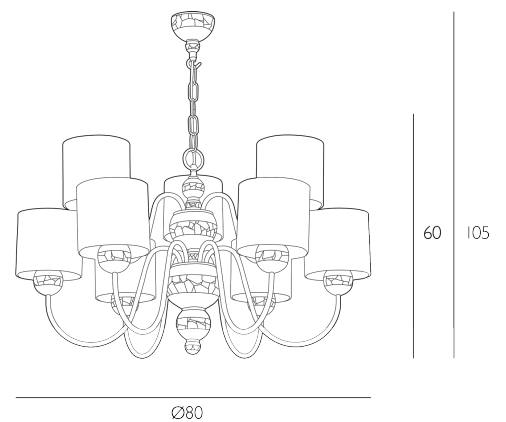

GARBO

9 Light Armed Pendant Polished Pewter and Matt Black With Shade

Garbo 9 light pendant with polished pewter faceted resin components and black metal work. The fitting is supplied complete with black card shades with silver lining and is supplied with an extra 50cm of chain. The Garbo comes complete with a Black Card Drum shade. Height is adjustable at the point of installation (60-105cm). Bulb not included; takes 9 x 40W max SES GB. We recommend our BUL-E14-LED-3 bulb. Click here to shop. Dimmable when paired with suitable bulbs.

SPECIFICATIONS:

| | |
|---------------------------|------------------------------|
| Product code: | GAR1321 |
| Measurements: | H min60 - max105 x Ø80cm |
| Primary Associated Shade: | S2621 |
| Lamp Replaceable: | Yes |
| Finish: | Matt Black & Polished Pewter |
| Material: | Metal & Resin |
| Shade Included: | Shade Inc |
| Primary Bulb Detail: | 9 x 40w max SES GB |
| Bulb Included: | Lamps not included |
| Recommended Lamp: | BUL-E14-LED-3 |
| Suitable: | Indoor |
| Electrical Class: | Class I - Earthed |
| Nett Weight (kg): | 6.1 kg |
| | ⚡ HIA |

Additional Information:

This fitting, including its packaging, may not fit through entryways less than 65cm wide. Please check before placing your order | Please be aware this fitting weighs 6.0kg, please ensure you have adequate fixings and support to raise and install this fitting in the intended location