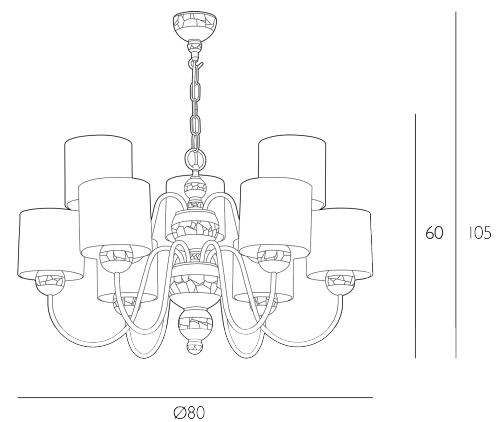

GARBO

9 Light Armed Pendant Polished Bronze and Matt Black With Shade

Garbo 9 light pendant with polished bronze faceted resin components and black metal work. The fitting is supplied complete with black card shades with bronze lining and is supplied with an extra 50cm of chain.

The Garbo comes complete with a Black Card Drum shade. Height is adjustable at the point of installation (60-105cm). Bulb not included; takes 9 x 40W max SES GB. We recommend our BUL-E14-LED-3 bulb. [Click here to shop.](#) Dimmable when paired with suitable bulbs.

SPECIFICATIONS:

Product code:	GARI373
Measurements:	H min60 - max105 x Ø80cm
Primary Associated Shade:	S2673
Lamp Replaceable:	Yes
Finish:	Matt Black & Polished Bronze
Material:	Metal & Resin
Shade Included:	Shade Inc
Primary Bulb Detail:	9 x 40w max SES GB
Bulb Included:	Lamps not included
Recommended Lamp:	BUL-E14-LED-3
Suitable:	Indoor
Electrical Class:	Class I - Earthed
Nett Weight (kg):	6.1 kg