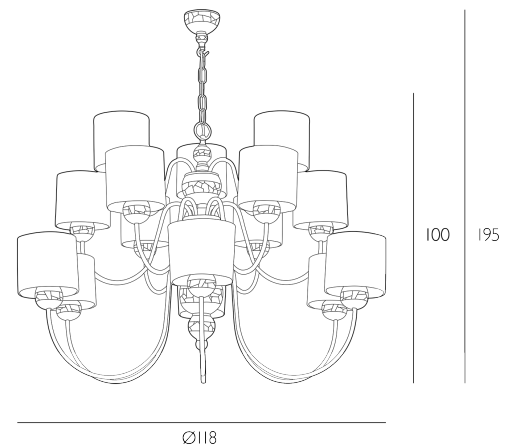

GARBO

15 Light Armed Pendant Polished Pewter and Matt Black With Shade

Garbo 15 light pendant with polished pewter faceted resin components and black metal work. The fitting is supplied complete with black card shades with silver lining and is supplied with an extra 50cm of chain. The Garbo comes complete with a Black Card Drum shade. Height is adjustable at the point of installation (100-195cm). Bulb not included; takes 15 x 40W max SES GB. We recommend our BUL-E14-LED-3 bulb. Click here to shop. Dimmable when paired with suitable bulbs.

SPECIFICATIONS:

Product code:	GAR1521
Measurements:	H min 100 - max 195 x Ø 118cm
Fixing Plate Dimensions:	Ø 10cm
Primary Associated Shade:	S2621
Lamp Replaceable:	Yes
Finish:	Matt Black & Polished Pewter
Material:	Metal & Resin
Shade Included:	Shade Inc
Primary Bulb Detail:	15 x 40w max SES GB
Bulb Included:	Lamps not included
Recommended Lamp:	BUL-E14-LED-3
Suitable:	Indoor
Electrical Class:	Class I - Earthed
Nett Weight (kg):	11 kg ± 0.1

Additional Information:

This fitting, including its packaging, may not fit through entryways less than 65cm wide. Please check before placing your order | Please be aware this fitting weighs 11.0kg, please ensure you have adequate fixings and support to raise and install this fitting in the intended location