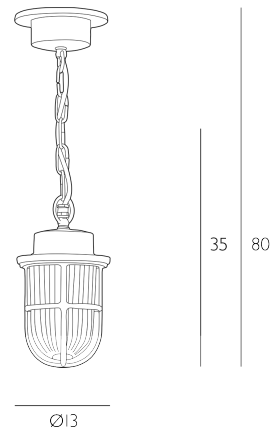

HARBOUR

Outdoor Pendant Polished Nickel and Ribbed Glass IP43

The Harbour pendant is an IP43 rated solid brass outdoor light in a nickel finish with height adjustable chain. Also available in Natural Brass

Bulb not included; takes 1 x 60W max ES GLS. We recommend our BUL-E27-LED-16 bulb. Click here to shop.

SPECIFICATIONS:

Product code:	HAR0138
Measurements:	H80 x Ø13cm
Fixing Plate Dimensions:	H4.5 x Ø13cm
Lamp Replaceable:	Yes
Finish:	Polished Nickel & Ribbed Glass
Material:	Glass & Solid Brass
Cable Colour:	Gold
Shade Included:	Not Required
Primary Bulb Detail:	1 x 60w max ES GLS
Bulb Included:	Lamp not included
Recommended Lamp:	BUL-E27-LED-16
Suitable:	Sheltered Outdoor
Electrical Class:	Class I - Earthed
Nett Weight (kg):	1.8 kg

Additional Information:

Solid Brass Metalwork | Lamp not included. We recommend our BUL-E27-LED-16 bulb