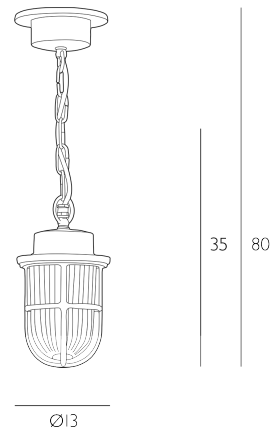

## *Outdoor Pendant Natural Brass IP43*

Harbour solid brass 1 light pendant in a brass finish. Manufactured in the EU and cast with a raw textured finish.

Height is adjustable at the point of installation (35-80cm).  
Bulb not included; takes 1 x 60W max ES GLS. We recommend our BUL-E27-LED-16 bulb. [Click here to shop.](#)

## SPECIFICATIONS:

Product code:	HAR0140
Measurements:	H min35 - max80 x Ø13cm
Lamp Replaceable:	Yes
Finish:	Natural Brass
Material:	Solid Brass
Cable Colour:	Gold
Shade Included:	Not Required
Primary Bulb Detail:	1 x 60w max ES GLS
Bulb Included:	Lamp not included
Recommended Lamp:	BUL-E27-LED-16
Suitable:	Sheltered Outdoor
Electrical Class:	Class I - Earthed
Nett Weight (kg):	1.8 kg