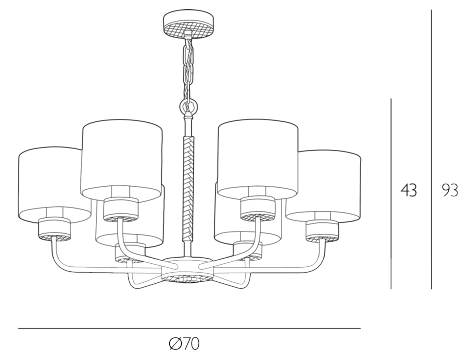

### *6 Light Armed Pendant Butter Brass With Bespoke Shades*

An original collection of lighting with a distinctive woven leather effect finish and butter brass metal work.

The Hunter comes complete with a Bespoke Fabric Drum shade. Height is adjustable at the point of installation (43-93cm). Bulb not included; takes 6 x 40W max SES GB. We recommend our BUL-E14-LED-15 bulb. [Click here to shop.](#) Dimmable when paired with suitable bulbs.

## SPECIFICATIONS:

Product code:	HUN0640
Measurements:	H min43 - max93 x Ø70cm
Fixing Plate Dimensions:	Ø10cm
Primary Associated Shade:	S0699
Lamp Replaceable:	Yes
Finish:	Brushed Brass & Matt Leather Effect
Material:	Resin & Solid Brass
Cable Colour:	Braided Brown
Shade Included:	Shade Inc
Primary Bulb Detail:	6 x 40w max SES GB
Bulb Included:	Lamps not included
Recommended Lamp:	BUL-E14-LED-15
Suitable:	Indoor
Electrical Class:	Class 1 - Earthed
Nett Weight (kg):	3.2 kg
	⚡ ⚡⚡