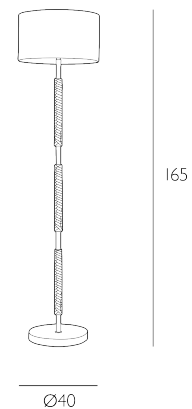

HUNTER

Floor Lamp Butter Brass and Leather Effect Base Only

An original collection of lighting with a distinctive woven leather effect finish and butter brass metal work. The Hunter Floor lamp is shown here with the CAIMAN drum shade in Limestone Linen with a warm gold lining. Shade sold separately.

The Hunter is a base only product; shade sold separately. We recommend our CAI 6 shade. [Click here to shop.](#)

Bulb not included; takes 1 x 40W max BC GLS. We recommend our BUL-B22-LED-4 bulb. [Click here to shop.](#)

SPECIFICATIONS:

Product code:	HUN4940
Measurements:	H 146 x Ø30cm
Dimension With Shade:	H 165 x Ø40cm
Primary Associated Shade:	CAI 6
Lamp Replaceable:	Yes
Finish:	Brushed Brass & Leather Effect
Material:	Resin & Solid Brass
Cable Colour:	Braided Brown
Shade Included:	Base Only
Primary Bulb Detail:	1 x 40w max B22 GLS
Bulb Included:	Lamp not included
Recommended Lamp:	BUL-B22-LED-4
Switch Type:	Push Bar
Suitable:	Indoor
Electrical Class:	Class I - Earthed
Nett Weight (kg):	5.2 kg
	± 0.1