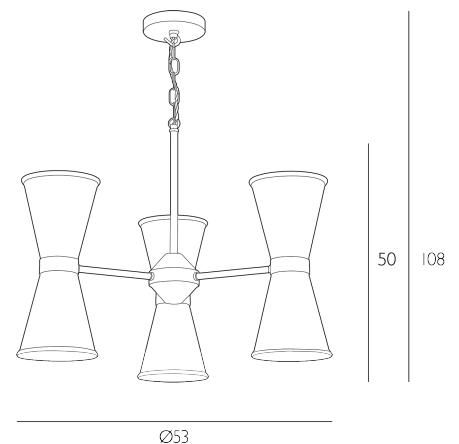

Height is adjustable at the point of installation (50-108cm).

Bulb not included; takes 6 x 40W max SES GB. We recommend our BUL-E14-LED-15 bulb. [Click here to shop.](#)

Dimmable when paired with suitable bulbs.

SPECIFICATIONS:

Product code:	HYD06
Measurements:	H min50 - max108 x Ø53cm
Fixing Plate Dimensions:	H2.5 x Ø10cm
Lamp Replaceable:	Yes
Finish:	Bespoke
Material:	Metal & Solid Brass
Cable Colour:	Braided White
Shade Included:	Not Required
Primary Bulb Detail:	6 x 40w max SES GB
Bulb Included:	Lamps not included
Recommended Lamp:	BUL-E14-LED-15
Suitable:	Indoor
Electrical Class:	Class I - Earthed
Nett Weight (kg):	2.4 kg
	⚡ HIA