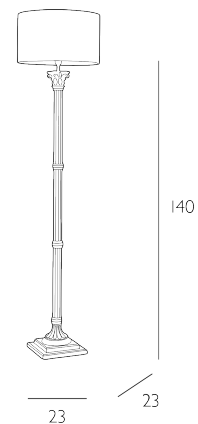

IMPERIAL

Floor Lamp Bronze and Glass Base Only

A classic and imposing floor lamp with three reeded columns of ribbed glass, finished with polished bronze resin detailing in the Corinthian style. Shade sold separately. Shades shown CAIMAN in Swan Satin with a warm gold laminate lining.

The Imperial is a base only product; shade sold separately. We recommend our CAI 6 shade. [Click here to shop.](#)

Bulb not included; takes 1 x 60W max BC GLS. We recommend our BUL-B22-LED-4 bulb. [Click here to shop.](#)

SPECIFICATIONS:

Product code:	IMP4963
Measurements:	D23 x H140 x W23cm
Dimension With Shade:	H153 x Ø40cm
Primary Associated Shade:	CAI 6
Lamp Replaceable:	Yes
Finish:	Polished Bronze & Ribbed Glass
Material:	Glass & Resin
Cable Colour:	Braided Brown
Shade Included:	Base Only
Primary Bulb Detail:	1 x 60w max B22 GLS
Bulb Included:	Lamp not included
Recommended Lamp:	BUL-B22-LED-4
Switch Type:	Push Bar
Suitable:	Indoor
Electrical Class:	Class I - Earthed
Nett Weight (kg):	6.5 kg ± 0.1