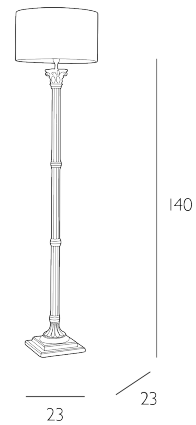

### *Floor Lamp Pewter and Glass Base Only*

A classic and imposing floor lamp with a single reeded column of ribbed glass, finished with polished pewter resin detailing in the Corinthian style. Shade sold separately. Shade shown our classic Empire (EMP35) in Cloud Satin

The Imperial is a base only product; shade sold separately. We recommend our CA116 shade. [Click here to shop.](#)

Bulb not included; takes 1 x 60W max BC GLS. We recommend our BUL-B22-LED-4 bulb. [Click here to shop.](#)

## SPECIFICATIONS:

Product code:	IMP4967
Measurements:	D23 x H140 x W23cm
Dimension With Shade:	H153 x Ø40cm
Primary Associated Shade:	CA116
Lamp Replaceable:	Yes
Finish:	Polished Pewter & Ribbed Glass
Material:	Glass & Resin
Cable Colour:	Braided Brown
Shade Included:	Base Only
Primary Bulb Detail:	1 x 60w max B22 GLS
Bulb Included:	Lamp not included
Recommended Lamp:	BUL-B22-LED-4
Switch Type:	Push Bar
Suitable:	Indoor
Electrical Class:	Class I - Earthed
Nett Weight (kg):	6.5 kg ± 0.1