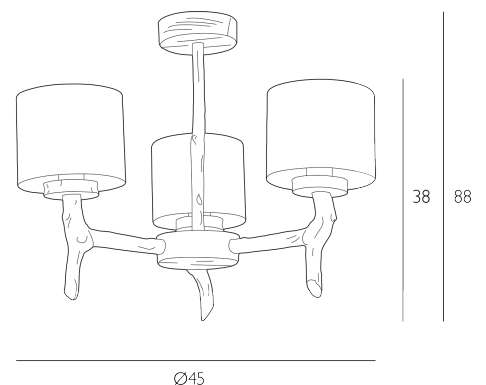

The Joshua comes complete with a Bespoke Fabric Cylinder shade. Height is adjustable at the point of installation (38-88cm). Bulb not included; takes 3 x 40W max SES CNDL. We recommend our BUL-EI4-LED-13 bulb. [Click here to shop.](#) Dimmable when paired with suitable bulbs.

SPECIFICATIONS:

Product code:	JOS0399
Measurements:	H min38 - max88 x Ø45cm
Primary Associated Shade:	S0899
Lamp Replaceable:	Yes
Finish:	Polished Bronze
Material:	Resin & Solid Brass
Cable Colour:	Braided Brown
Shade Included:	Shade Inc
Primary Bulb Detail:	3 x 40w max SES CNDL
Bulb Included:	Lamps not included
Recommended Lamp:	BUL-EI4-LED-13
Suitable:	Indoor
Electrical Class:	Class I - Earthed
Nett Weight (kg):	1.5 kg