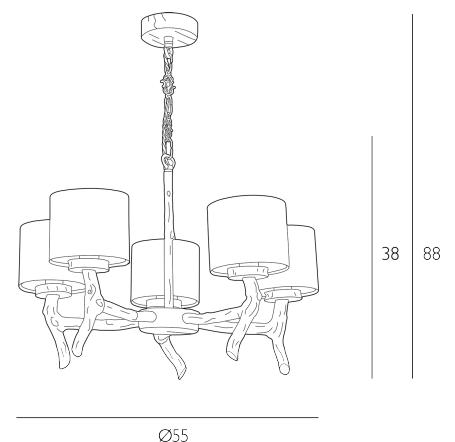

JOSHUA

5 Light Armed Pendant Polished Bronze and Polished Bronze With Bespoke Shade

Joshua 5 light pendant in a rich bronze finish.

The Joshua comes complete with a Bespoke Fabric Drum shade. Height is adjustable at the point of installation (38-88cm). Bulb not included; takes 5 x 40W max SES CNDL. We recommend our BUL-EI4-LED-13 bulb. [Click here to shop.](#) Dimmable when paired with suitable bulbs.

SPECIFICATIONS:

Product code:	JOS0599
Measurements:	H min38 - max88 x Ø55cm
Fixing Plate Dimensions:	H3 x Ø10.5cm
Primary Associated Shade:	S0899
Lamp Replaceable:	Yes
Finish:	Polished Bronze
Material:	Resin & Solid Brass
Cable Colour:	Braided Brown
Shade Included:	Shade Inc
Primary Bulb Detail:	5 x 40w max SES CNDL
Bulb Included:	Lamps not included
Recommended Lamp:	BUL-EI4-LED-13
Suitable:	Indoor
Electrical Class:	Class I - Earthed
Nett Weight (kg):	2.2 kg
	± 0.1A