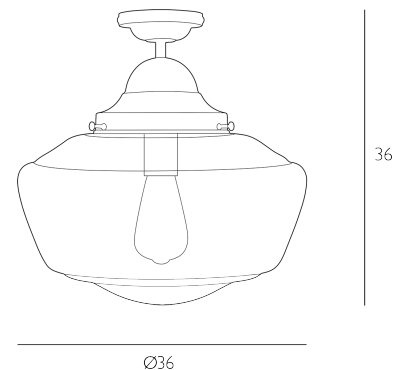

RYDAL

Bathroom Ceiling Light Satin Chrome and Opal Glass IP44

Introducing the Rydal classic schoolhouse bathroom pendant. By incorporating our bestselling glass with IP technology we are able to offer this classic style for use in bathrooms. Combining polished chrome hardware with our classic glass we have created a traditional pendant for all styles of bathroom interiors. Available with either Opal and Clear Glass options.

Bulb not included; takes 1 x 40W max ES GLS. We recommend our BUL-E27-LED-15 bulb. [Click here to shop.](#)
Dimmable when paired with suitable bulbs.

SPECIFICATIONS:

Product code:	RYD5812C
Measurements:	H36 x Ø36cm
Lamp Replaceable:	Yes
Finish:	Opal Glass & Satin Chrome
Material:	Glass & Solid Brass
Shade Included:	Not Required
Primary Bulb Detail:	1 x 40w max ES GLS
Bulb Included:	Lamp not included
Recommended Lamp:	BUL-E27-LED-15
Suitable:	Bathroom Zones 1 & 2
Electrical Class:	Class 1 - Earthed
Nett Weight (kg):	3.5 kg

Additional Information:

This fitting, including its packaging, may not fit through entryways less than 65cm wide. Please check before placing your order