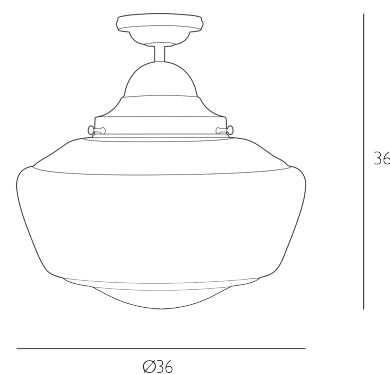

### *Bathroom Ceiling Light Polished Chrome and Glass IP44*

Introducing the Rydal classic schoolhouse bathroom pendant. By incorporating our bestselling glass with IP technology we are able to offer this classic style for use in bathrooms. Combining polished chrome hardware with our classic glass we have created a traditional pendant for all styles of bathroom interiors. Available with either Opal and Clear Glass options.

Bulb not included; takes 1 x 40W max ES GLS. We recommend our BUL-E27-LED-15 bulb. [Click here to shop.](#)

Dimmable when paired with suitable bulbs.

## SPECIFICATIONS:

Product code:	RYD5850
Measurements:	H36 x Ø36cm
Lamp Replaceable:	Yes
Finish:	Glass & Polished Chrome
Material:	Glass & Solid Brass
Shade Included:	Not Required
Primary Bulb Detail:	1 x 40w max ES GLS
Bulb Included:	Lamp not included
Recommended Lamp:	BUL-E27-LED-15
Suitable:	Bathroom Zones 1 & 2
Electrical Class:	Class 1 - Earthed
Nett Weight (kg):	3.5 kg
	⚡